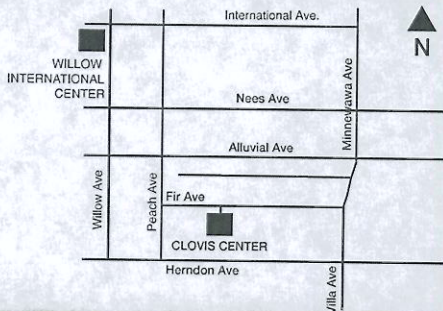

# SCWILLOW CCO INTERNATIONAL CENTER

**WILLOW  
INTERNATIONAL  
CENTER**  
10309 N. Willow Ave.  
Fresno, CA 93730

Darden Architects, Inc. ©

Entrance

Parking

Handicapped Parking

Existing Buildings

**\* Academic Center One**